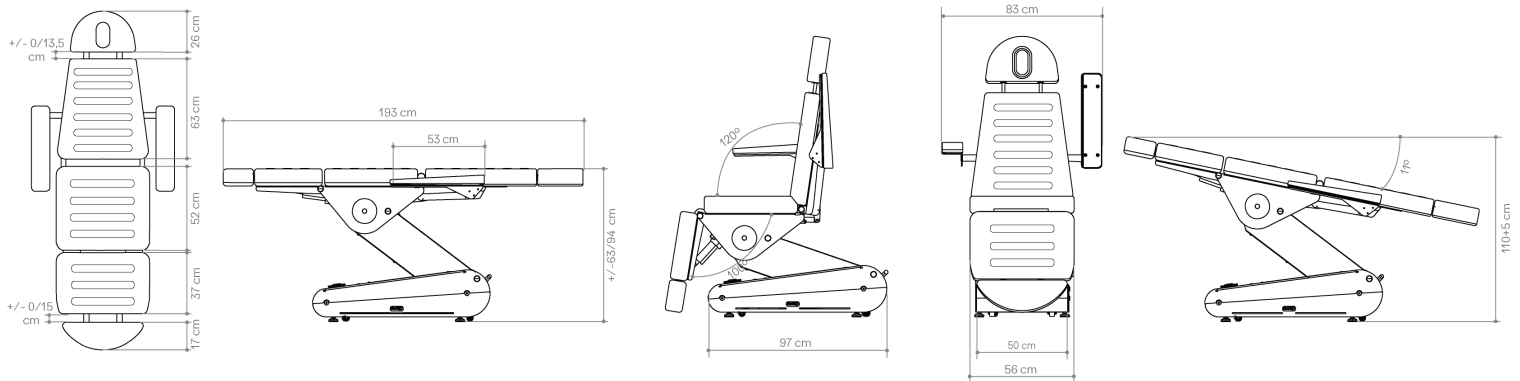

## Dimensions

## General Specifications

MOTORS  
4 engines

DIMENSIONS (LENGTH X WIDTH)  
193 x 83 cm

HEIGHT (MIN. AND MAX.)  
63/94 cm

WEIGHT  
105 kg

THICKNESS  
10 cm

DENSITY  
40 kg/m<sup>3</sup>

LIFTING CAPACITY  
175 kg